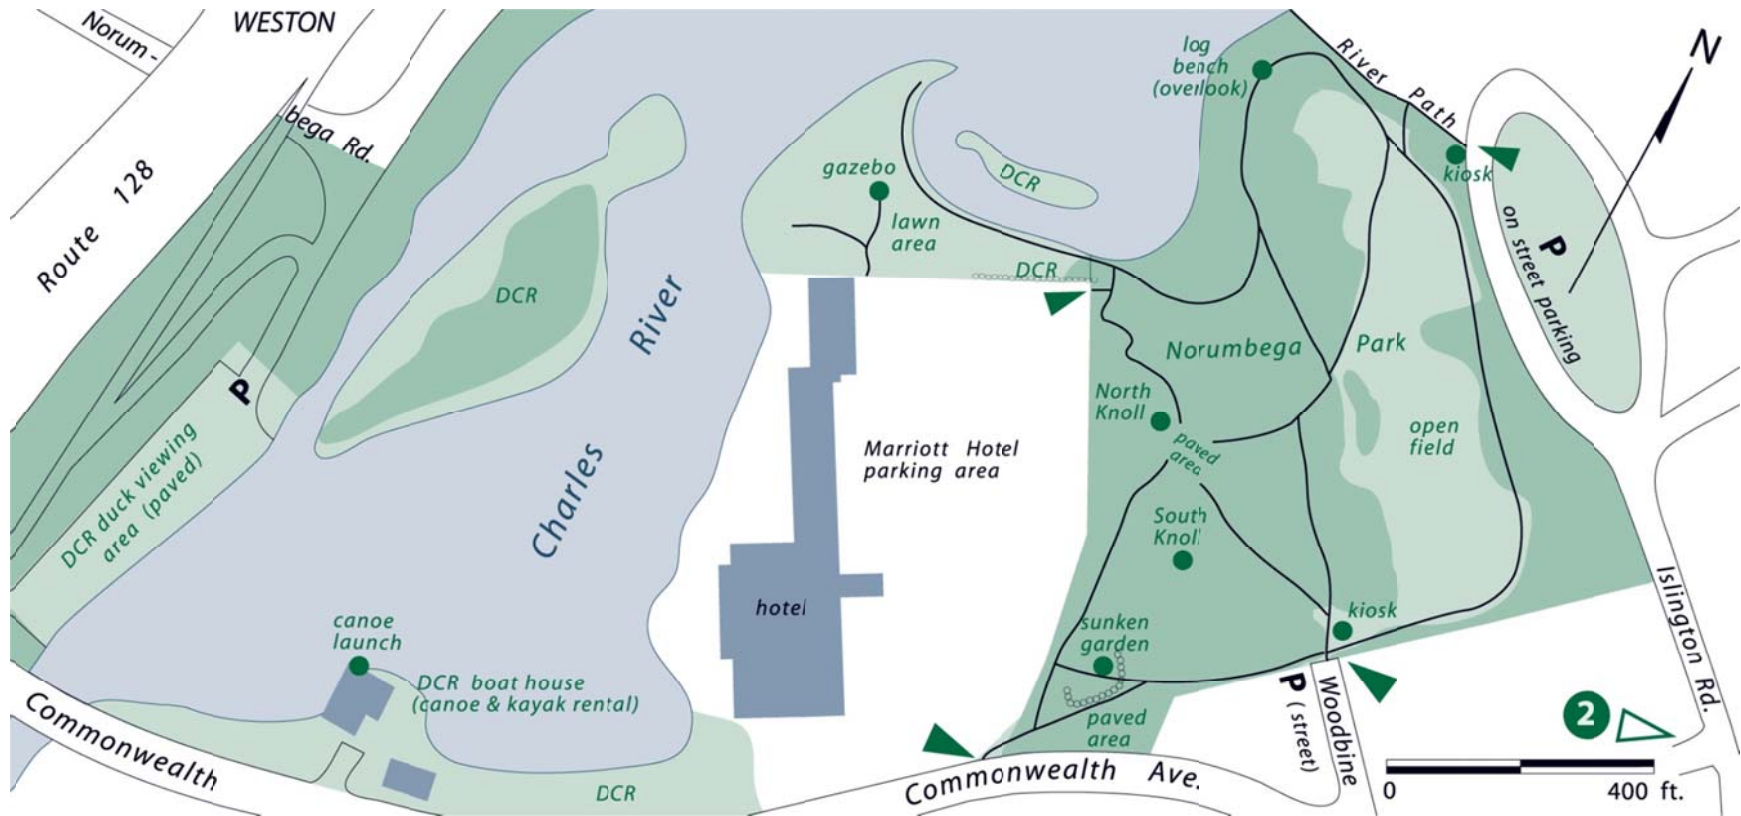

Newton Conservators

1 Norumbega Park Conservation Area

www.newtonconservators.org

This map, by Judy Hepburn, is a low-resolution version of the map printed in the 2010 edition of **Walking Trails in Newton's Park & Conservation Lands**, © 2003, 2010 Newton Conservators, Inc.