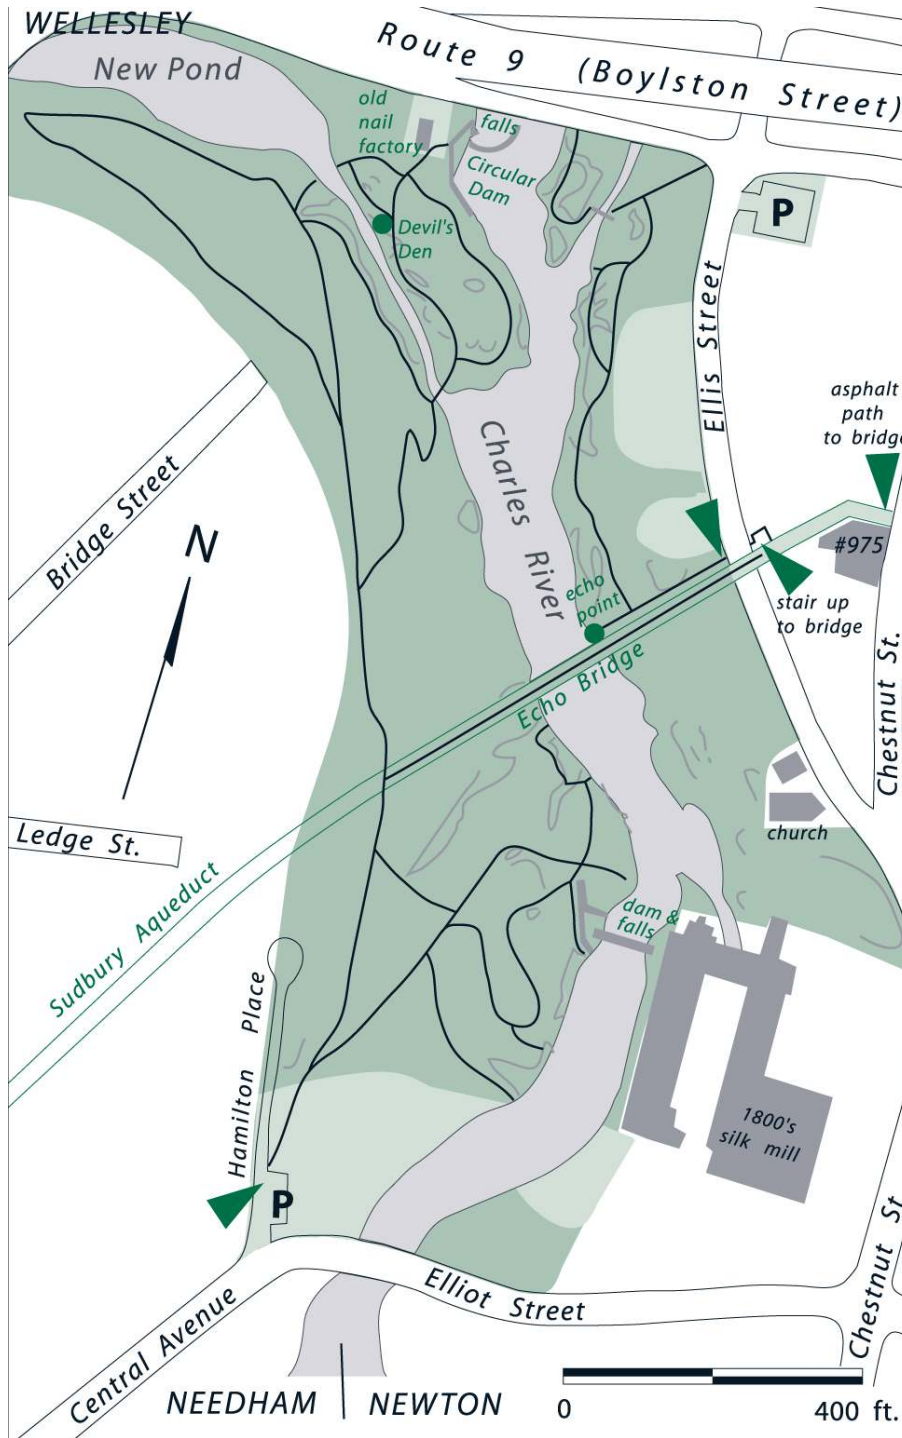

21 Hemlock Gorge Reservation

www.newtonconservators.org

This map, by Judy Hepburn, is from the 2013 edition of **Walking Trails in Newton's Park & Conservation Lands**, © 2003, 2013 Newton Conservators, Inc.

Please visit our website to buy a copy of the guide, or to learn more about our parks and conservation areas.