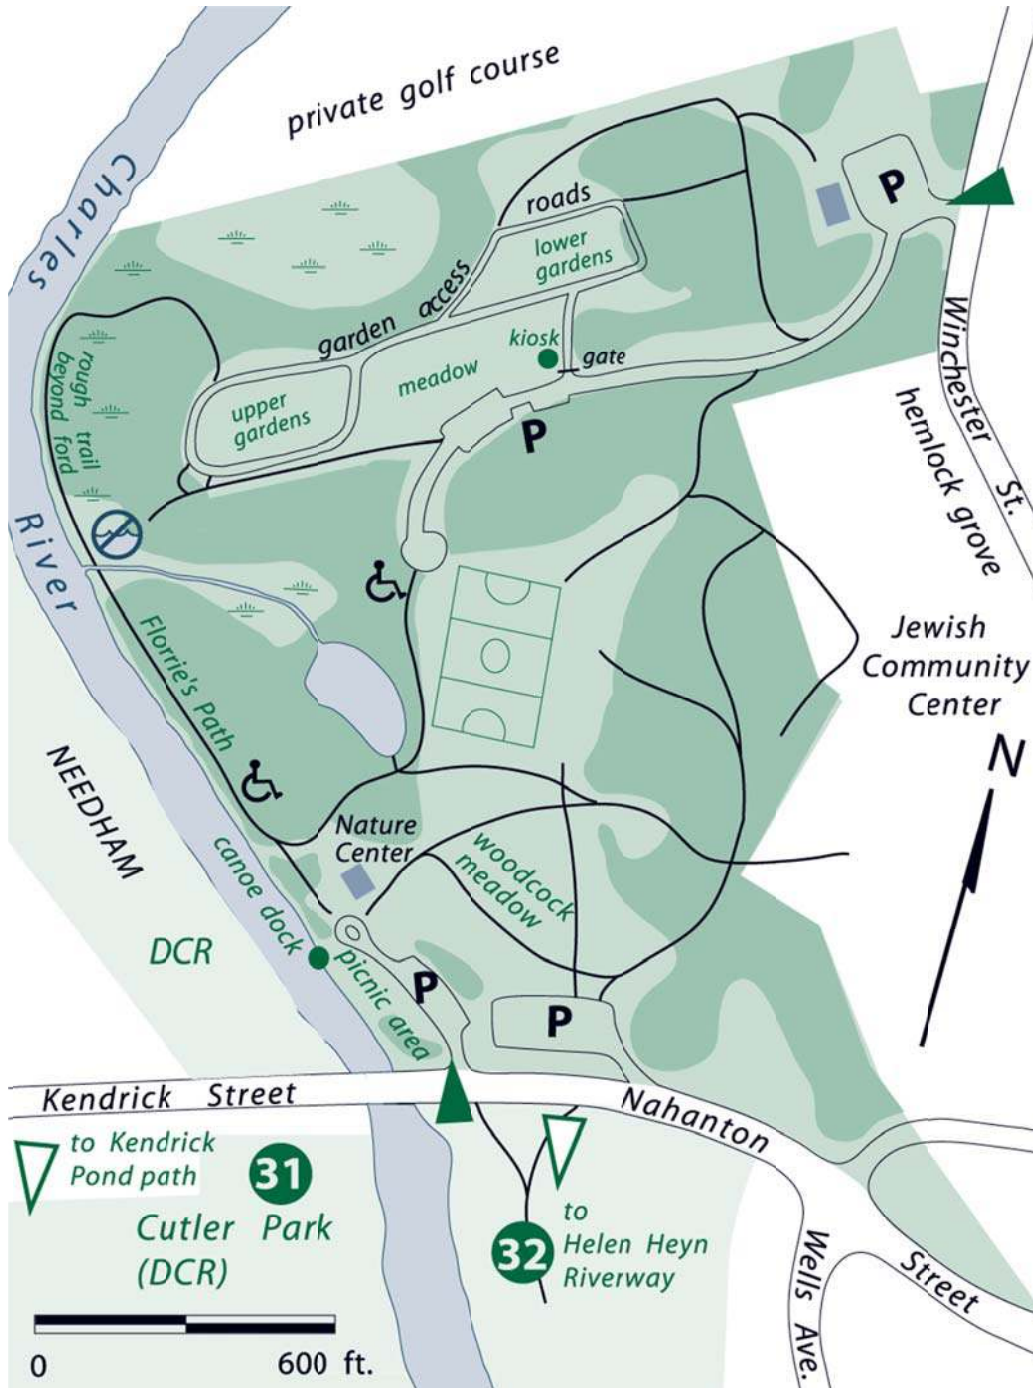

30 Nahanton Park

www.newtonconservators.org

This map, by Judy Hepburn, is a low-resolution version of the map printed in the 2010 edition of **Walking Trails in Newton's Park & Conservation Lands**, © 2003, 2010 Newton Conservators, Inc.