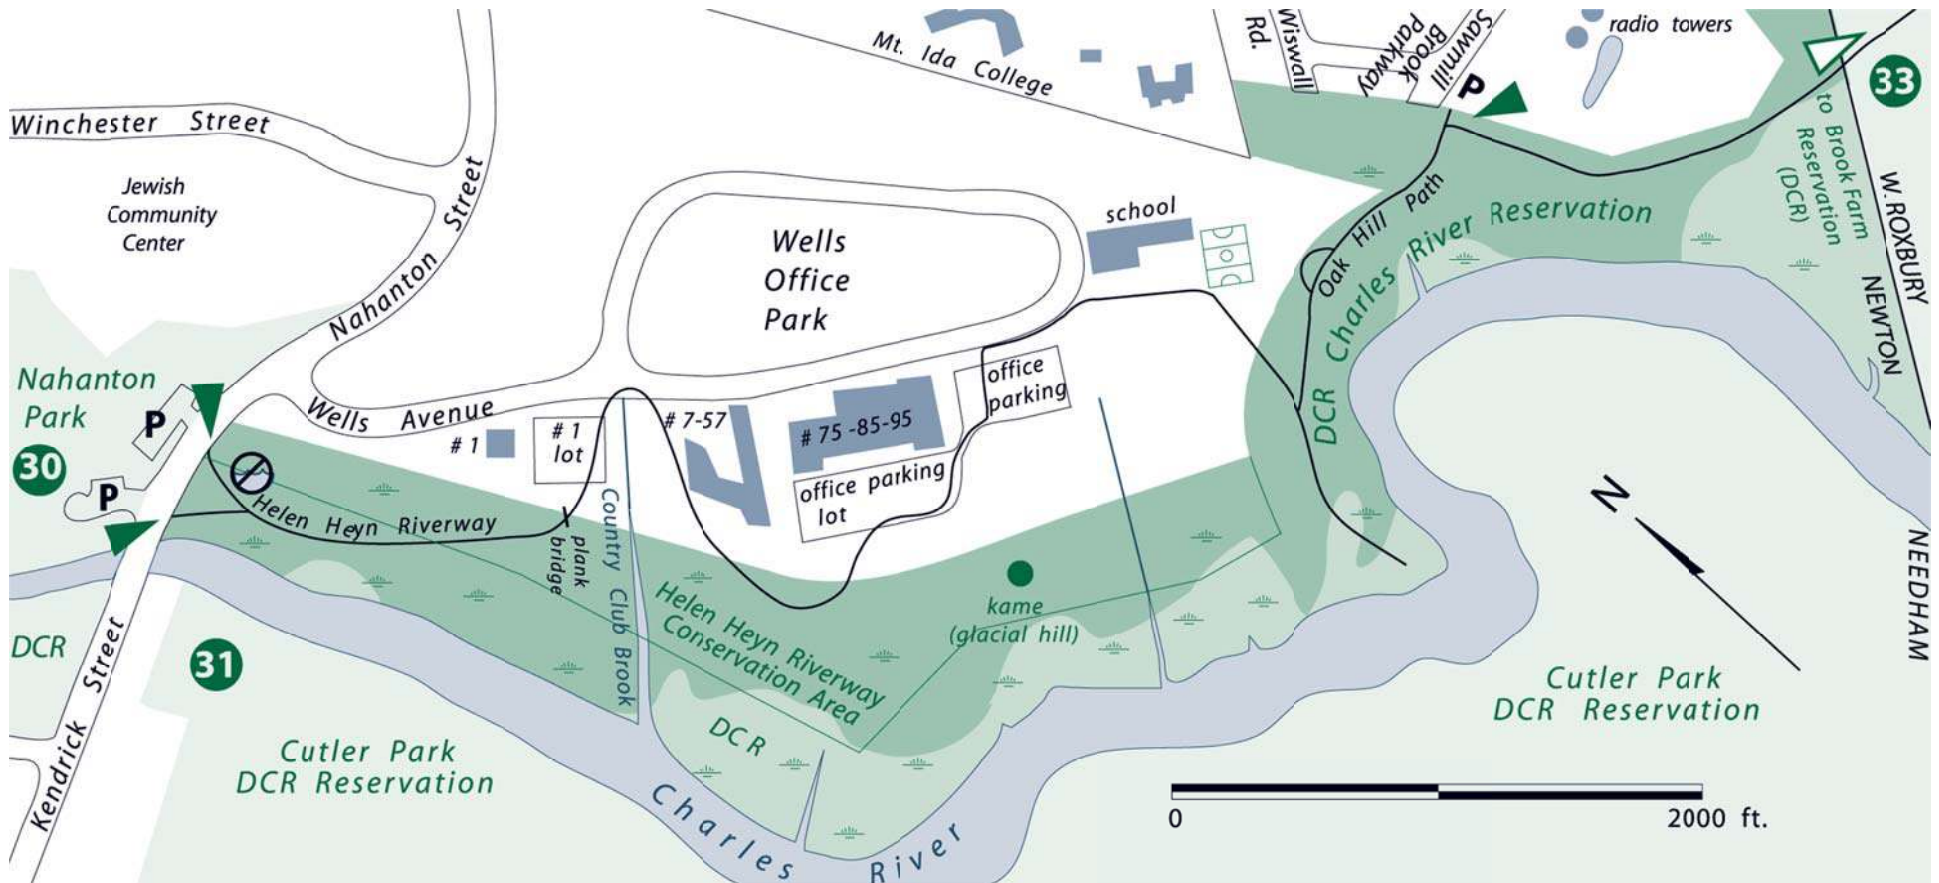

Newton Conservators

32 Helen Heyn Riverway

www.newtonconservators.org

This map, by Judy Hepburn, is a low-resolution version of the map printed in the 2010 edition of **Walking Trails in Newton's Park & Conservation Lands**, © 2003, 2010 Newton Conservators, Inc.