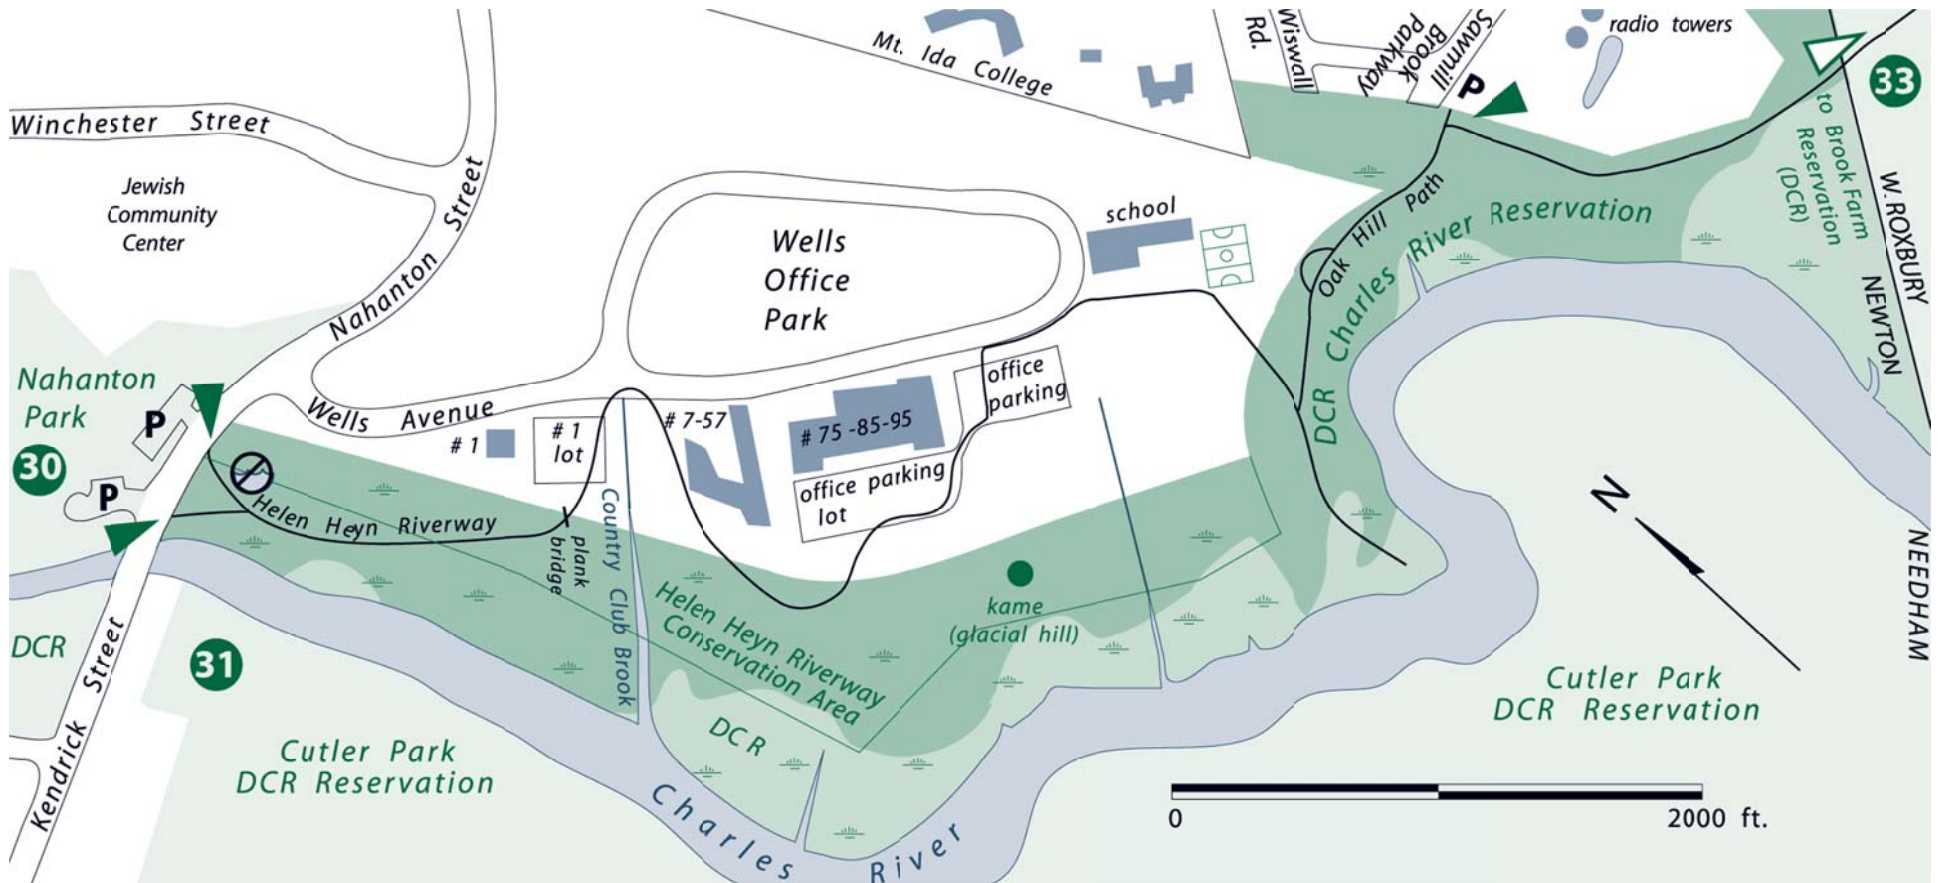

Newton Conservators

32 Helen Heyn Riverway

www.newtonconservators.org

This map, by Judy Hepburn, is a low-resolution version of the map printed in the 2010 edition of **Walking Trails in Newton's Park & Conservation Lands**, © 2003, 2010 Newton Conservators, Inc.