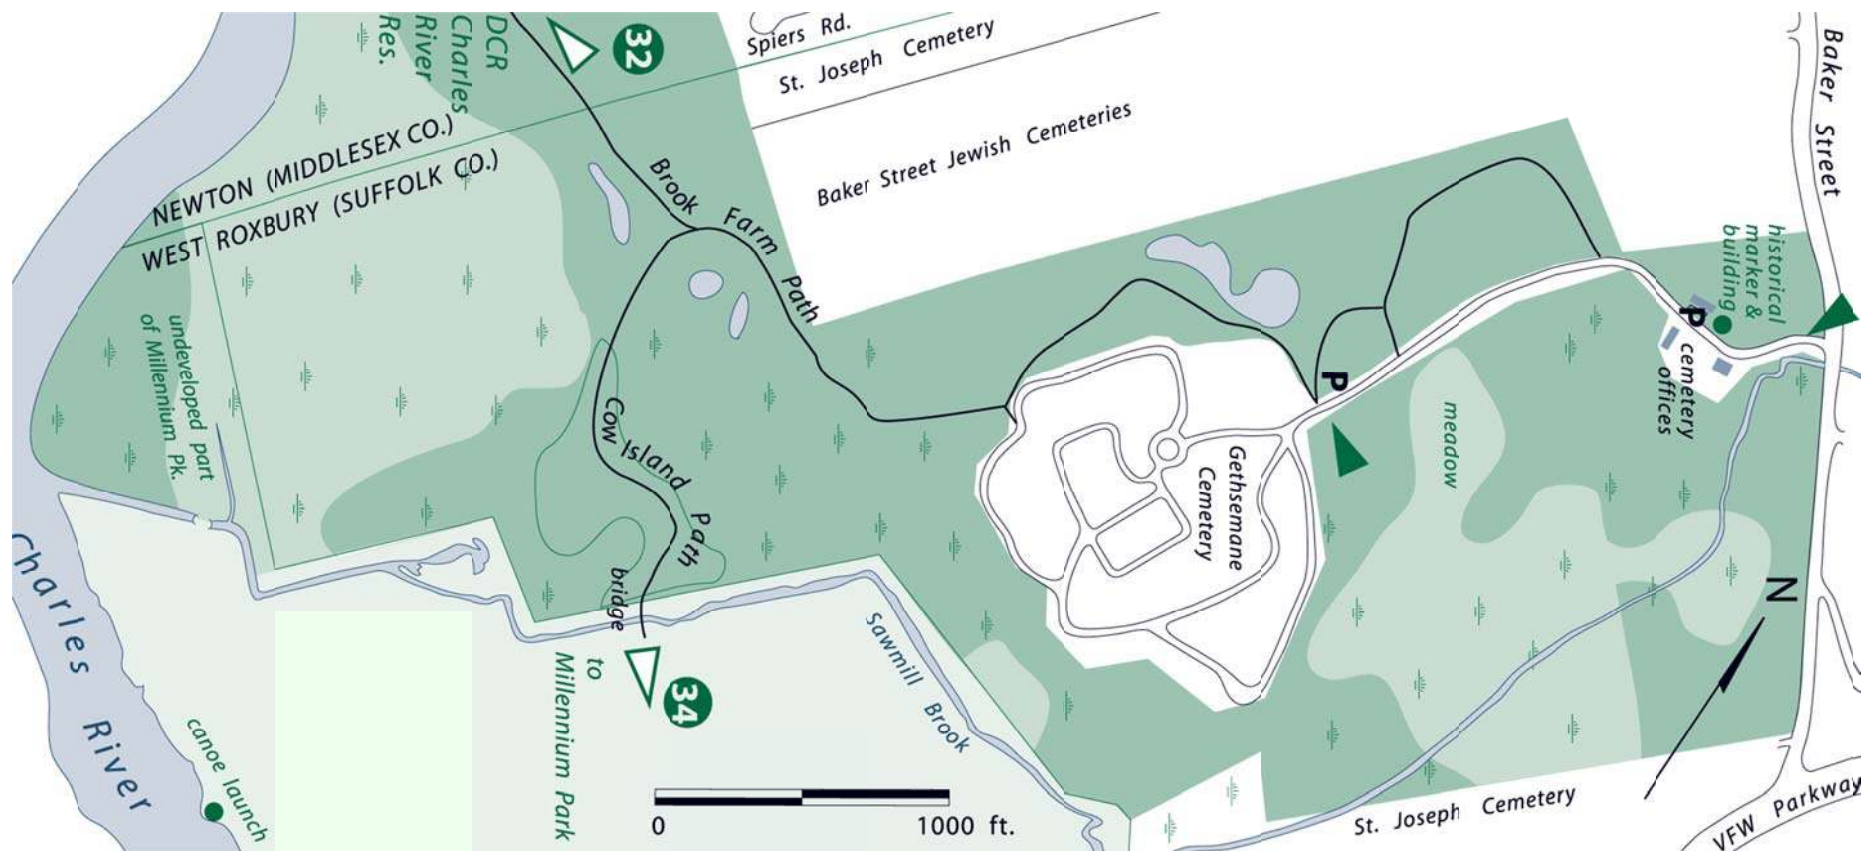

Newton Conservators

33 Brook Farm Historic Site

www.newtonconservators.org

This map, by Judy Hepburn, is a low-resolution version of the map printed in the 2010 edition of **Walking Trails in Newton's Park & Conservation Lands**, © 2003, 2010 Newton Conservators, Inc.