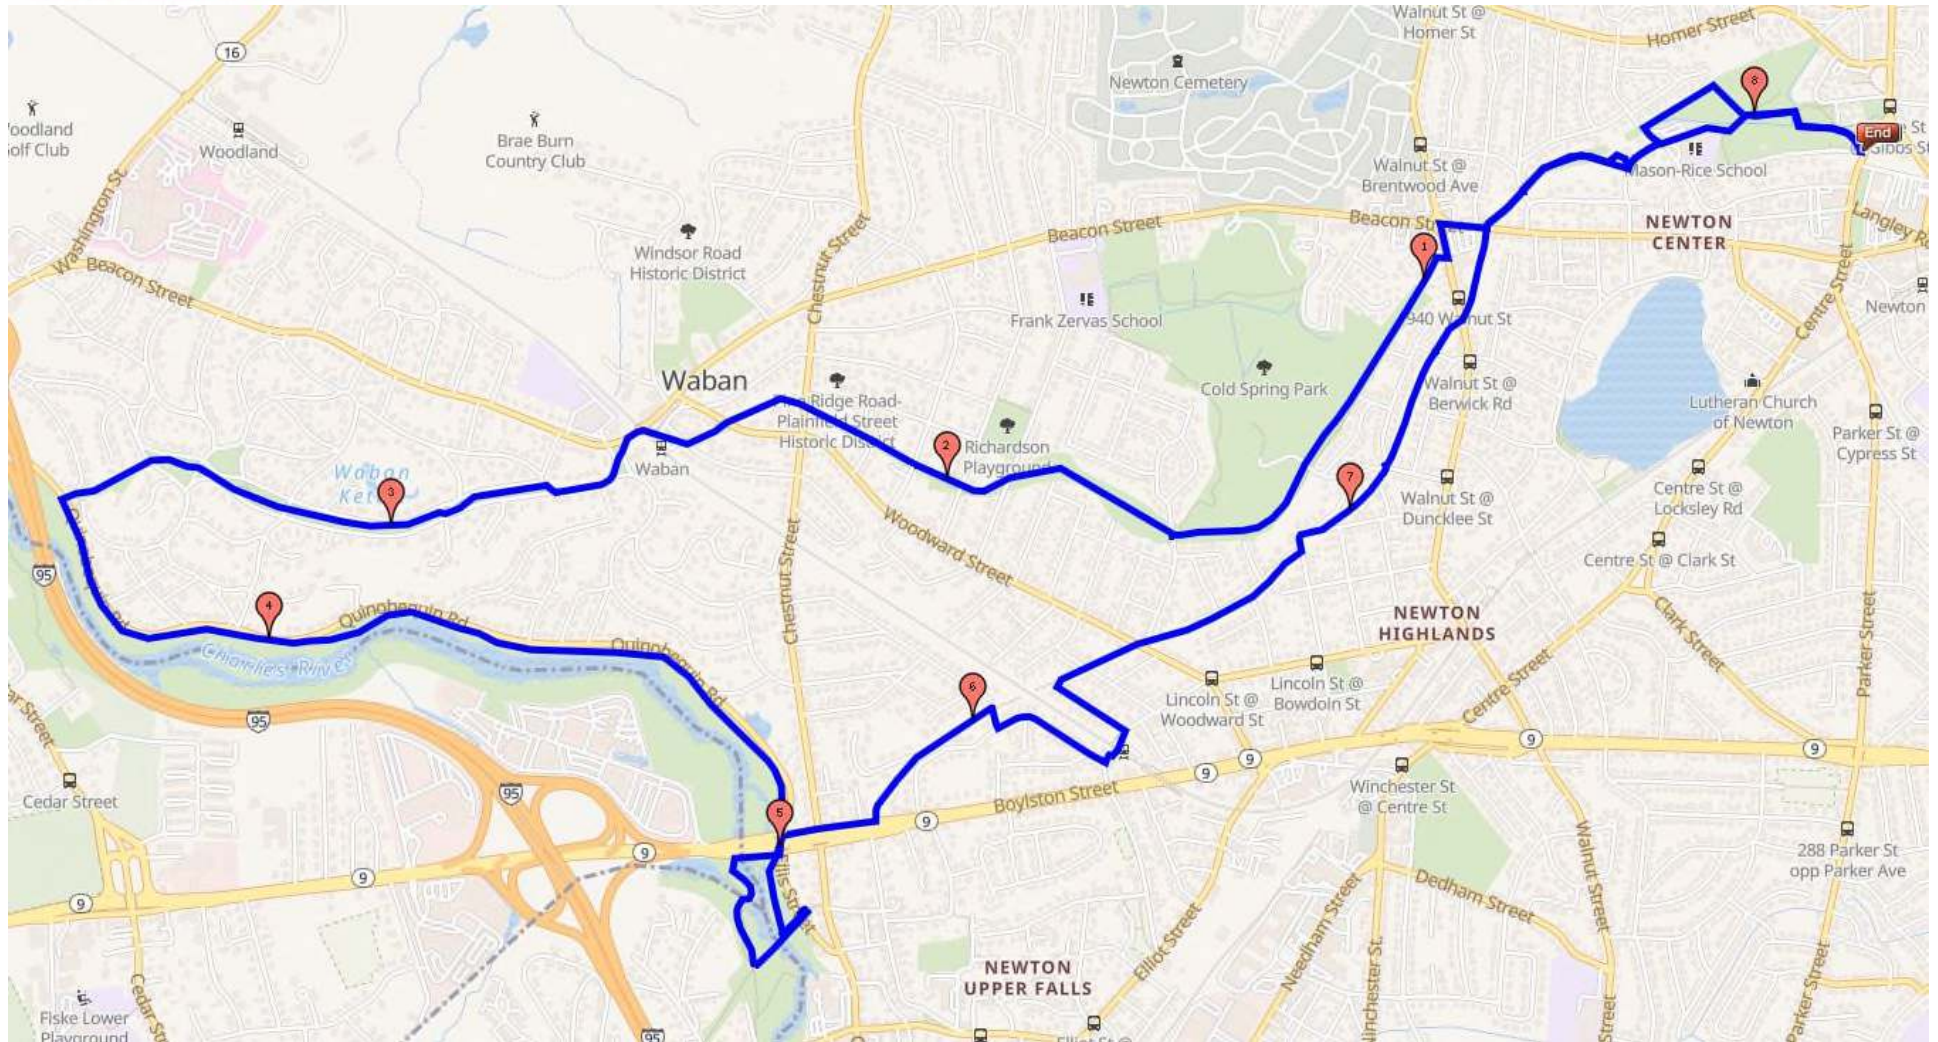

A Loop Along the Aqueducts

Online map: <https://www.gmap-pedometer.com/?r=6873741>

Route information: <https://newtonconservators.org/trail-route/a-loop-along-the-aqueducts/>