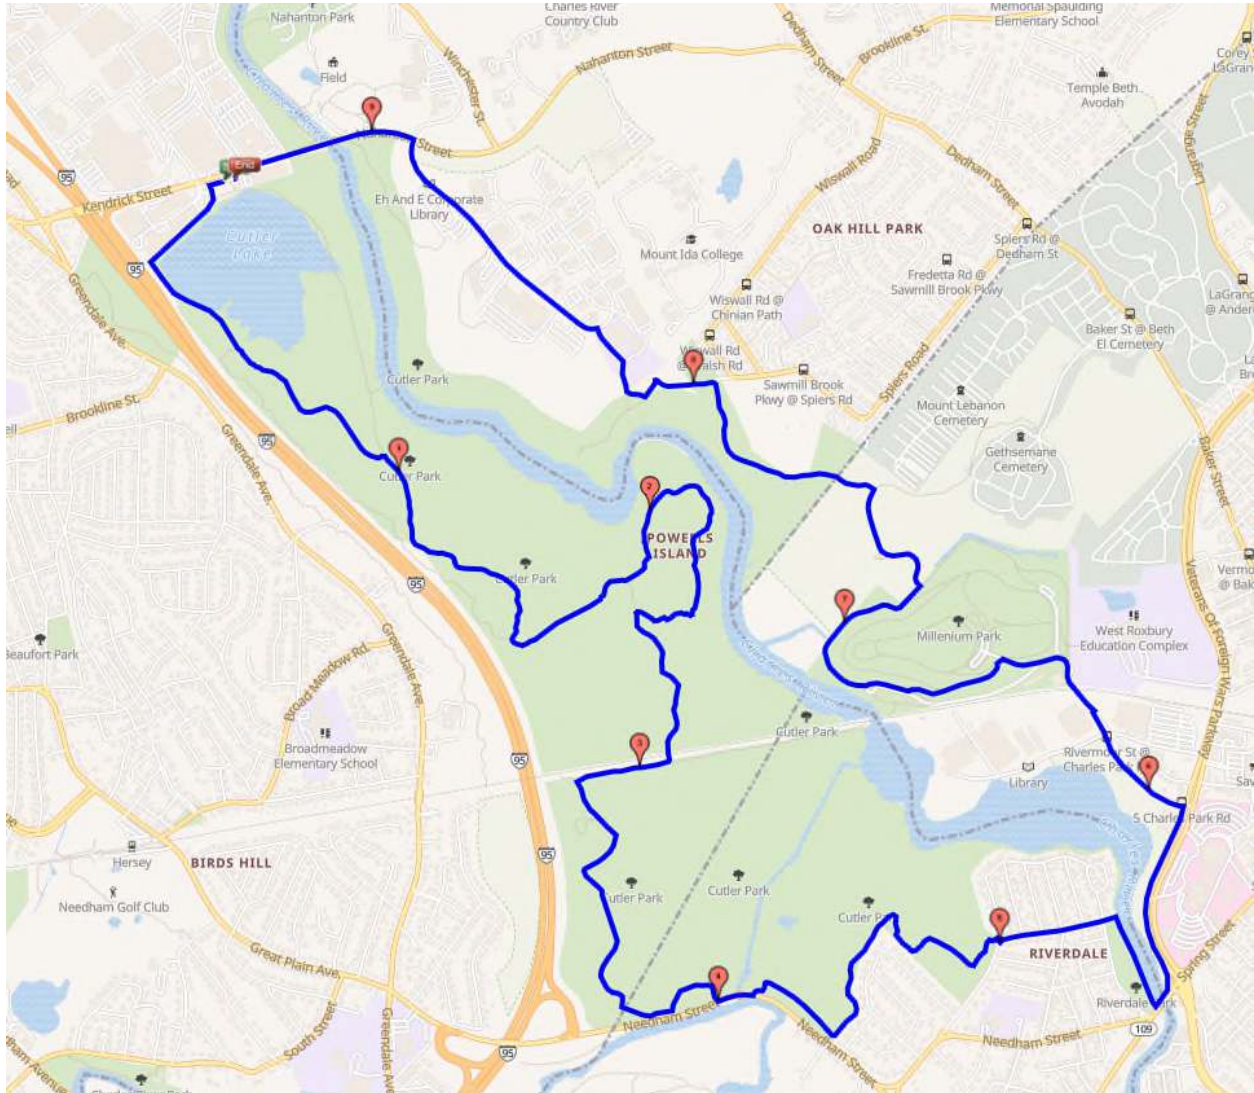

# A Bike Loop Around the Charles in Needham, Dedham, Boston, and Newton

Online map: <https://www.gmap-pedometer.com/?r=7345318>

Route information: <https://newtonconservators.org/trail-route/a-bike-loop-around-the-charles-in-needham-dedham-boston-and-newton/>