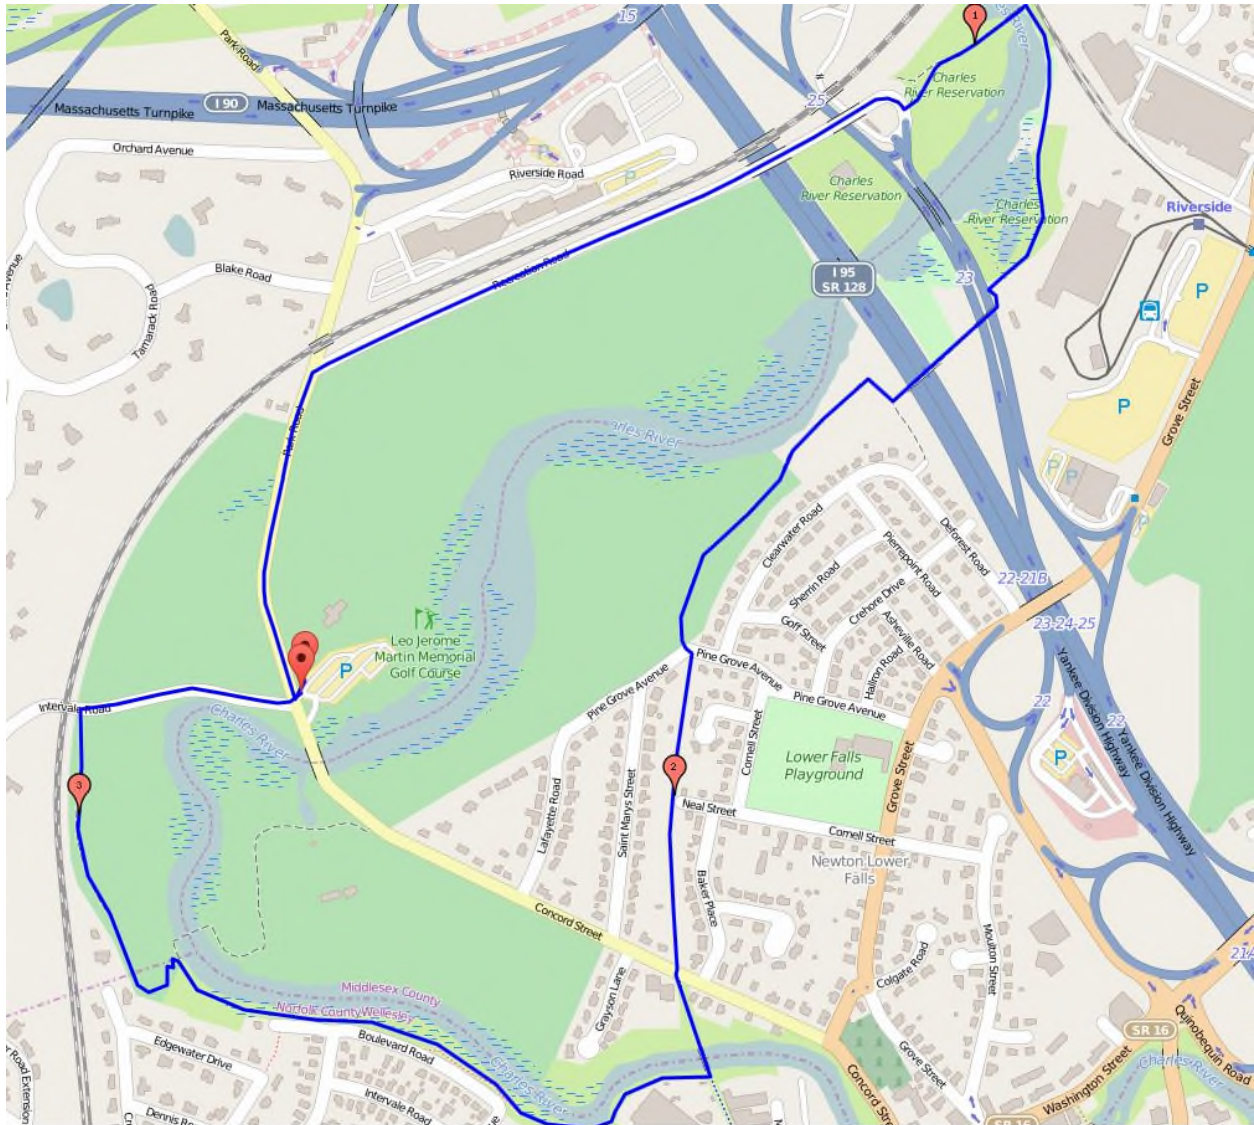

Riverside Walk: Winter Loop

Online map: <https://www.gmap-pedometer.com/?r=6506184>

Route information: <https://newtonconservators.org/trail-route/riverside-walk-winter-loop/>