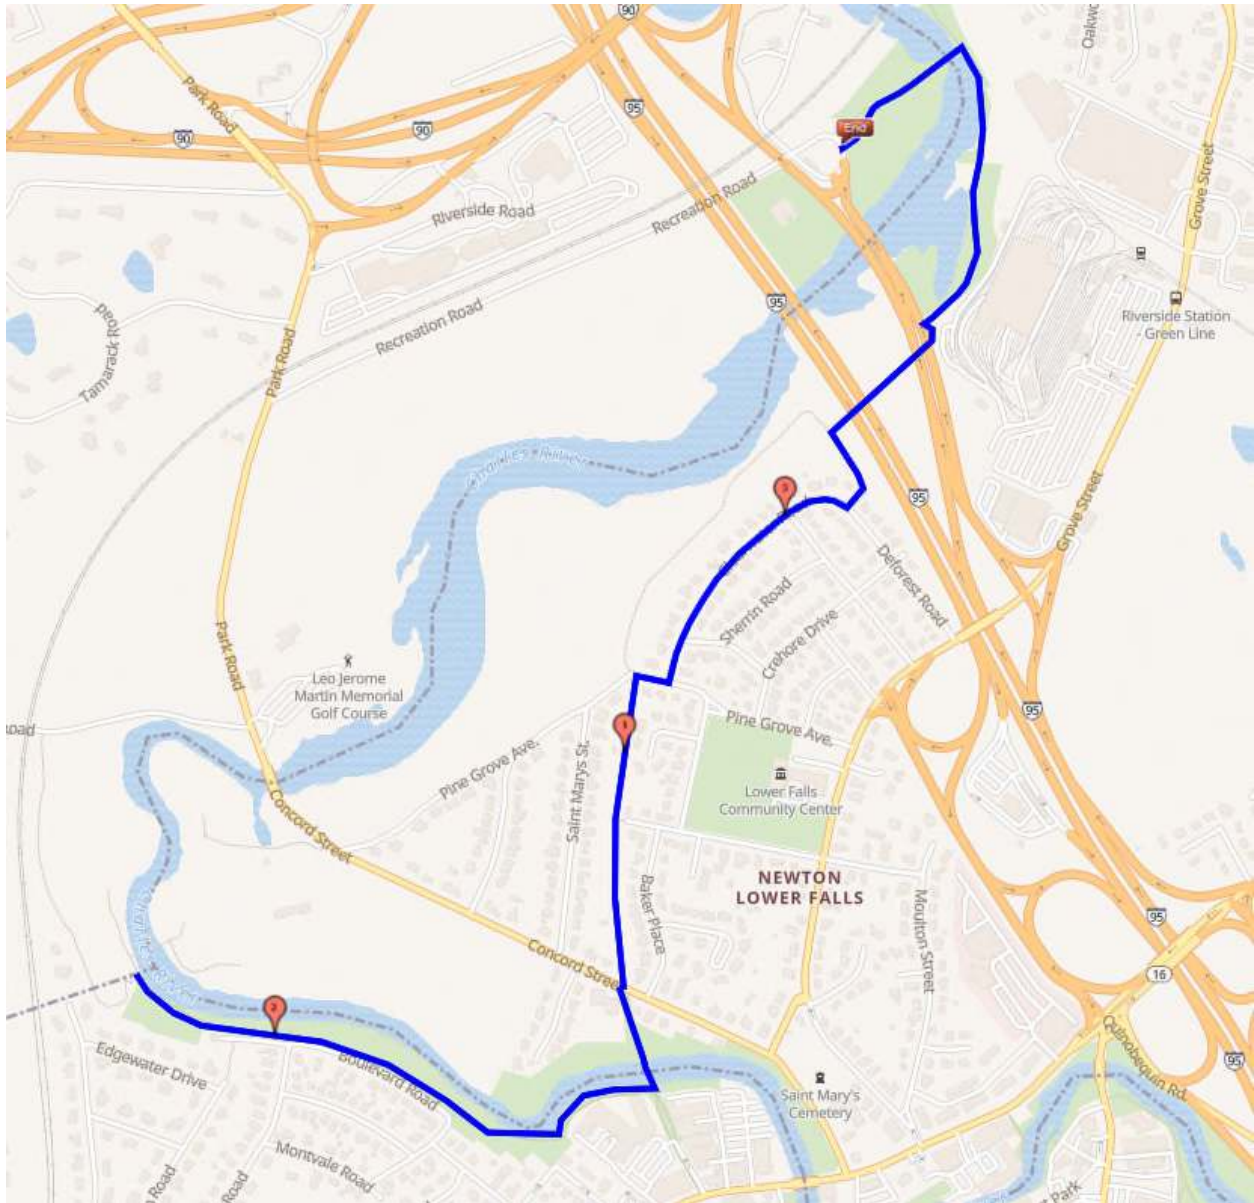

Riverside Walk: All-Year

Online map: <https://www.gmap-pedometer.com/?r=6688464>

Route information: <https://newtonconservators.org/trail-route/riverside-walk-all-year/>