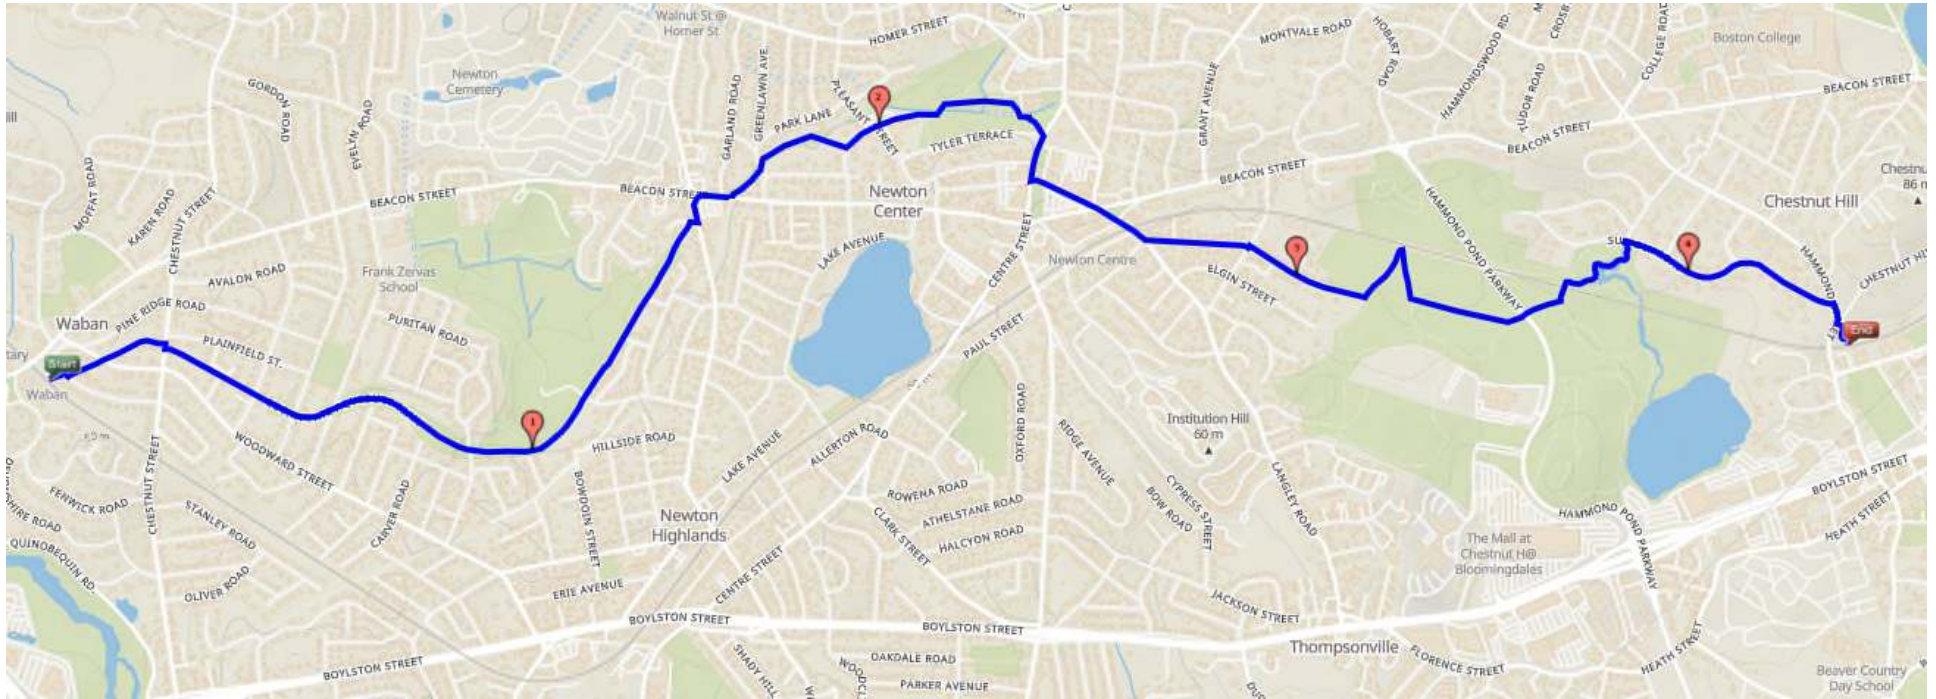

Waban to Chestnut Hill

Online map: <https://www.gmap-pedometer.com/?r=7384066>

Route information: <https://newtonconservators.org/trail-route/from-waban-to-chestnut-hill/>