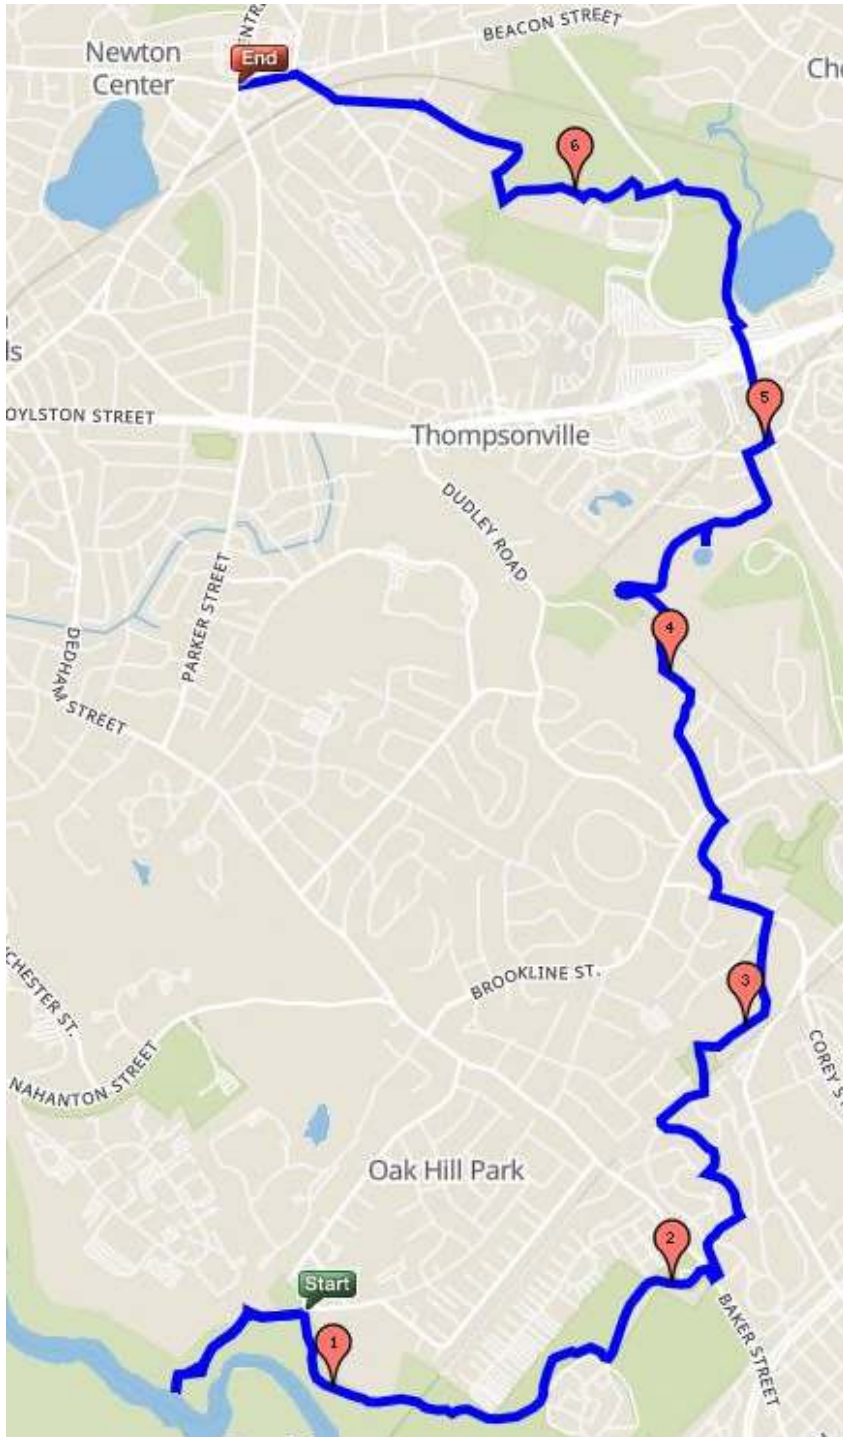

Charles River to Newton Centre

Online map: <https://www.gmap-pedometer.com/?r=7389492>

Route information: <https://newtonconservators.org/trail-route/from-the-charles-river-to-newton-center/>