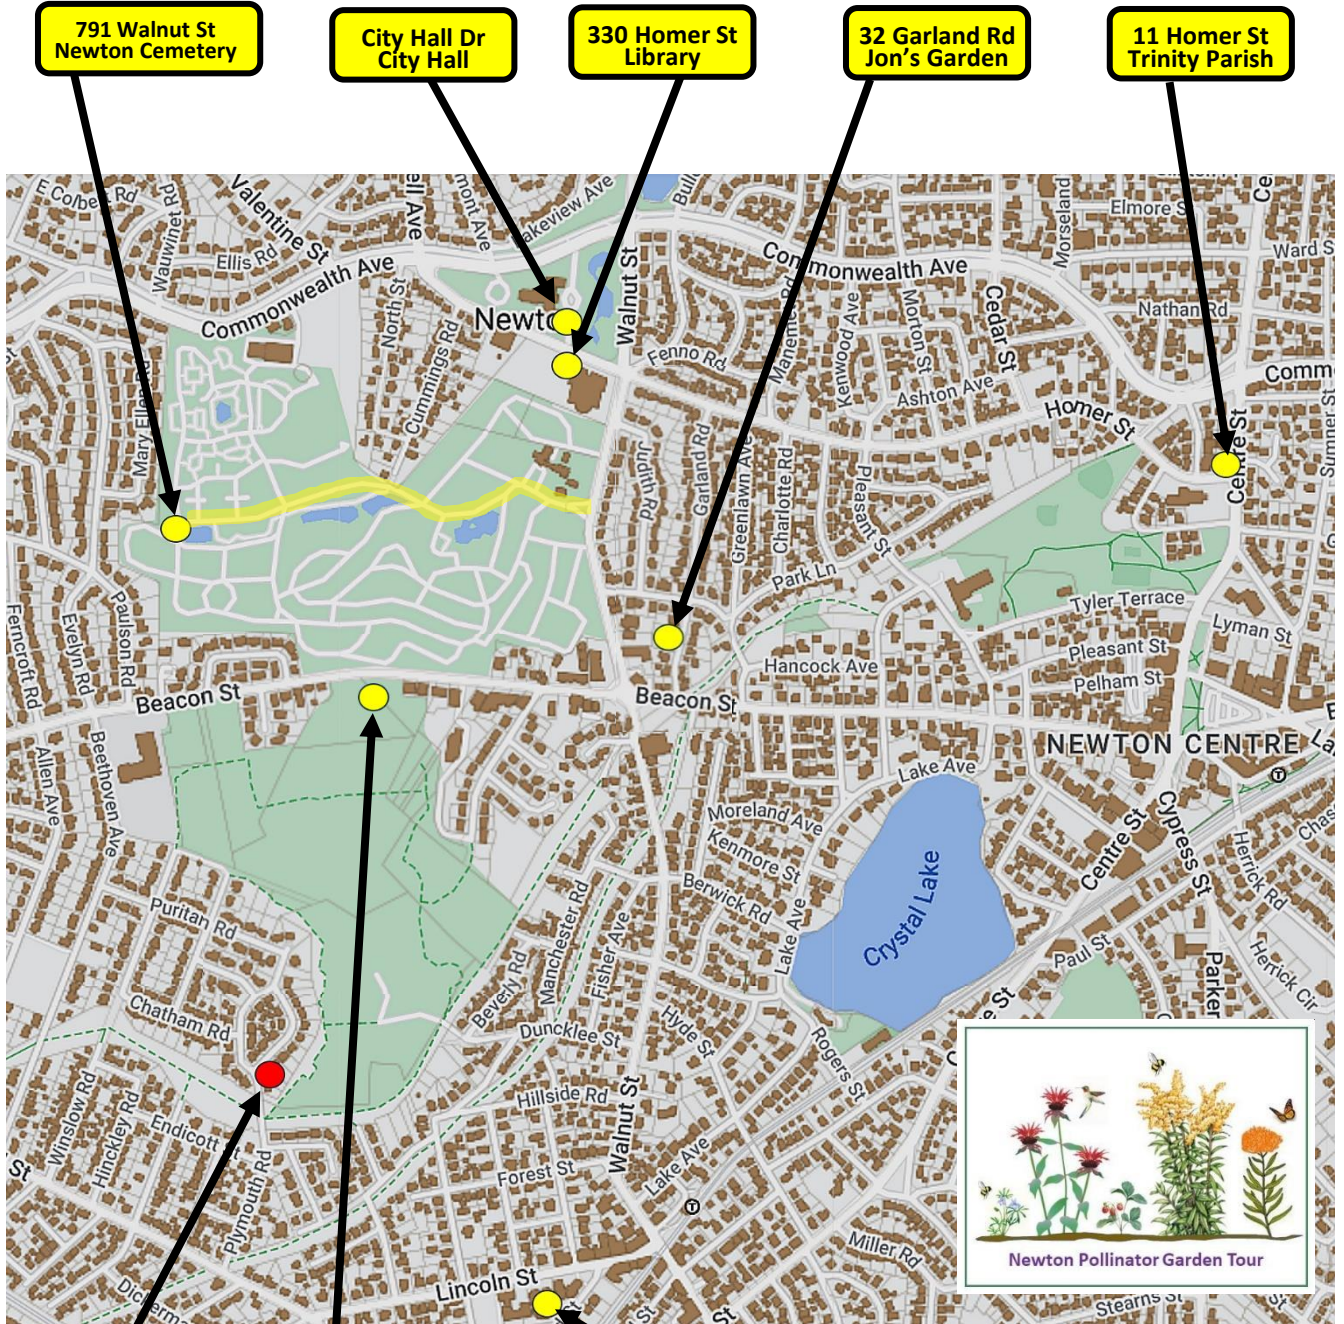

Newton Pollinator Garden Tour Map September 14, 2024, 1-4 pm NORTH SECTION

Newton Pollinator Garden Tour

Sponsored by:

- NEWTON CONSERVATORS
- MOTHERS OUT FRONT NEWTON, MA
- Green Newton
- FOWP
- Newton Cemetery of Arlington

Look for this sign at most locations!

West Newton Locations

Newtonville Locations

West Newton Locations:

- 101 River St
Galli Family Garden
- 370 Cherry St
Jenny's Garden non hosted
- 24 Henshaw Ter
Henshaw Haven
- 18 Lindbergh Ave
Meg's Garden non hosted

Newtonville Locations:

- 4 Brookside Ave
NHA Community Center Garden
- 15 Roberts Ave
Emily's Garden

Other Locations:

- Kilburn Rd
Wellington Park
- Northgate/ Southgate Park
Traffic Island (non hosted)

Scan this QR for Full GUIDE

Newton Pollinator Garden Tour Map

September 14, 2024, 1-4 pm

SOUTH SECTION

<https://newtonconservators.org/events/second-annual-newton-pollinator-garden-tour/>

Newton Center Locations

Newton Highlands Locations